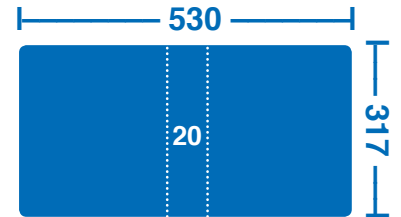

# Sizes for Pocket Notebooks

To suit Spirax 560 pocket notebooks

Cover Insert	Front Cover
81x117mm	85x120mm

# Sizes for A4 Binders

## A4 16mm Capacity (120 Sheets of 80GSM)

Cover Insert	Capacity	Spine Insert	Front Cover
313x247mm	16mm (H)	313x18mm	317x250

## A4 20mm Capacity (150 Sheets of 80GSM)

Cover Insert	Capacity	Spine Insert	Front Cover
313x252mm	20mm (H)	313x28mm	317x255