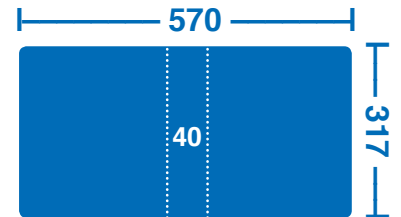

# Sizes for A4 Binders

## A4 16mm Capacity (120 Sheets of 80GSM)

Cover Insert	Capacity	Spine Insert	Front Cover
313x247mm	16mm (H)	313x18mm	317x250

## A4 20mm Capacity (150 Sheets of 80GSM)

Cover Insert	Capacity	Spine Insert	Front Cover
313x252mm	20mm (H)	313x28mm	317x255

## A4 25mm Capacity (250 Sheets of 80GSM)

Cover Insert	Capacity	Spine Insert	Front Cover
313x257mm	25mm (H)	313x38mm	317x260