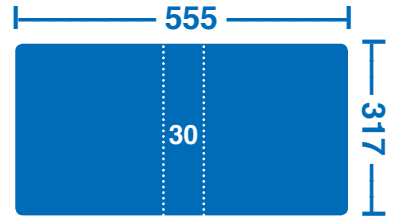

# Sizes for A4 Binders

## A4 16mm Capacity (120 Sheets of 80GSM)

Cover Insert	Capacity	Spine Insert	Front Cover
313x247mm	16mm (H)	313x18mm	317x250

## A4 20mm Capacity (150 Sheets of 80GSM)

Cover Insert	Capacity	Spine Insert	Front Cover
313x252mm	20mm (H)	313x28mm	317x255

## A5 40mm Capacity (275 Sheets of 80GSM)

Cover Insert	Capacity	Spine Insert	Front Cover
225x212mm	40mm (H)	225x48mm	230x214mm