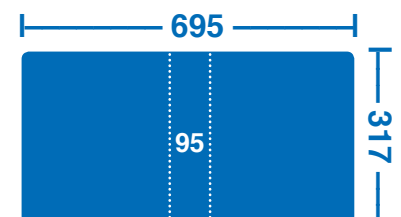

## A4 25mm Capacity (250 Sheets of 80GSM)

Cover Insert	Capacity	Spine Insert	Front Cover
313x257mm	25mm (H)	313x38mm	317x260

## A4 40mm Capacity (275 Sheets of 80GSM)

Cover Insert	Capacity	Spine Insert	Front Cover
313x267mm	40mm (H)	313x53mm	317x270

## A4 50mm Capacity (400 Sheets of 80GSM)

Cover Insert	Capacity	Spine Insert	Front Cover
313x277mm	50mm (H)	313x73mm	317x280

## A4 65mm Capacity (550 Sheets of 80GSM)

Cover Insert	Capacity	Spine Insert	Front Cover
312x292mm	65mm (H)	312x93mm	317x295