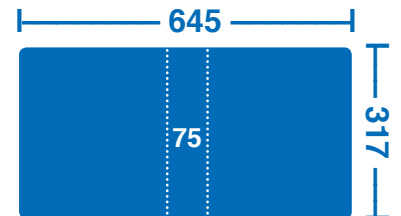

## A4 20mm Capacity (150 Sheets of 80GSM)

Cover Insert	Capacity	Spine Insert	Front Cover
313x252mm	20mm (H)	313x28mm	317x255

## A4 25mm Capacity (250 Sheets of 80GSM)

Cover Insert	Capacity	Spine Insert	Front Cover
313x257mm	25mm (H)	313x38mm	317x260

## A4 40mm Capacity (275 Sheets of 80GSM)

Cover Insert	Capacity	Spine Insert	Front Cover
313x267mm	40mm (H)	313x53mm	317x270

## A4 50mm Capacity (400 Sheets of 80GSM)

Cover Insert	Capacity	Spine Insert	Front Cover
313x277mm	50mm (H)	313x73mm	317x280