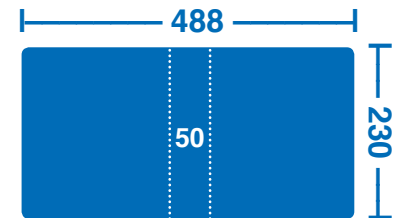

## A5 16mm Capacity (120 Sheets of 80GSM)

Cover Insert	Capacity	Spine Insert	Front Cover
225x177mm	16mm (H)	225x18mm	230x180mm

## A5 20mm Capacity (150 Sheets of 80GSM)

Cover Insert	Capacity	Spine Insert	Front Cover
225x189mm	20mm (H)	225x28mm	230x191mm

## A5 25mm Capacity (250 Sheets of 80GSM)

Cover Insert	Capacity	Spine Insert	Front Cover
225x201mm	25mm (H)	225x38mm	230x203mm

## A5 40mm Capacity (275 Sheets of 80GSM)

Cover Insert	Capacity	Spine Insert	Front Cover
225x212mm	40mm (H)	225x48mm	230x214mm