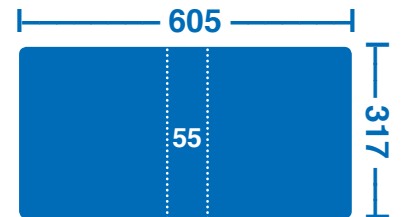

## A4 16mm Capacity (120 Sheets of 80GSM)

Cover Insert	Capacity	Spine Insert	Front Cover
313x247mm	16mm (H)	313x18mm	317x250

## A4 20mm Capacity (150 Sheets of 80GSM)

Cover Insert	Capacity	Spine Insert	Front Cover
313x252mm	20mm (H)	313x28mm	317x255

## A4 25mm Capacity (250 Sheets of 80GSM)

Cover Insert	Capacity	Spine Insert	Front Cover
313x257mm	25mm (H)	313x38mm	317x260

## A4 40mm Capacity (275 Sheets of 80GSM)

Cover Insert	Capacity	Spine Insert	Front Cover
313x267mm	40mm (H)	313x53mm	317x270