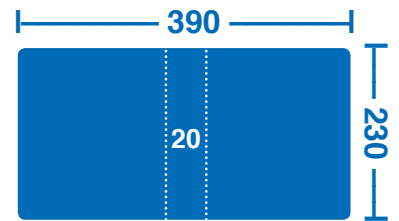

## A4 50mm Capacity (400 Sheets of 80GSM)

Cover Insert	Capacity	Spine Insert	Front Cover
313x277mm	50mm (H)	313x73mm	317x280

## A4 65mm Capacity (550 Sheets of 80GSM)

Cover Insert	Capacity	Spine Insert	Front Cover
312x292mm	65mm (H)	312x93mm	317x295

# Sizes for A5 Binders

## A5 16mm Capacity (120 Sheets of 80GSM)

Cover Insert	Capacity	Spine Insert	Front Cover
225x177mm	16mm (H)	225x18mm	230x180mm