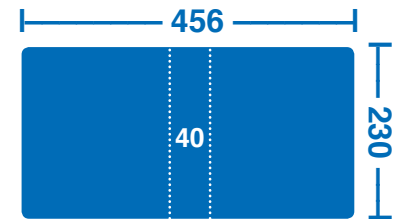

# Sizes for A5 Binders

## A5 16mm Capacity (120 Sheets of 80GSM)

Cover Insert	Capacity	Spine Insert	Front Cover
225x177mm	16mm (H)	225x18mm	230x180mm

## A5 20mm Capacity (150 Sheets of 80GSM)

Cover Insert	Capacity	Spine Insert	Front Cover
225x189mm	20mm (H)	225x28mm	230x191mm

## A5 25mm Capacity (250 Sheets of 80GSM)

Cover Insert	Capacity	Spine Insert	Front Cover
225x201mm	25mm (H)	225x38mm	230x203mm