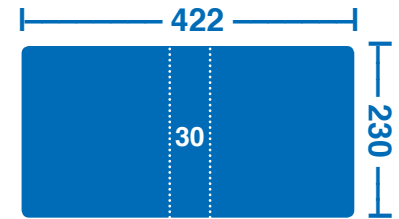

## A4 65mm Capacity (550 Sheets of 80GSM)

Cover Insert	Capacity	Spine Insert	Front Cover
312x292mm	65mm (H)	312x93mm	317x295

# Sizes for A5 Binders

## A5 16mm Capacity (120 Sheets of 80GSM)

Cover Insert	Capacity	Spine Insert	Front Cover
225x177mm	16mm (H)	225x18mm	230x180mm

## A5 20mm Capacity (150 Sheets of 80GSM)

Cover Insert	Capacity	Spine Insert	Front Cover
225x189mm	20mm (H)	225x28mm	230x191mm